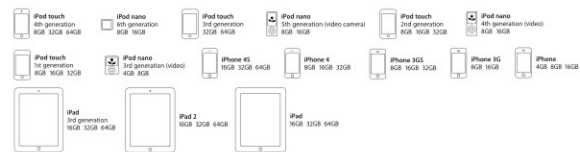

090412

Specifications subject to change without notice

JiPS-270i UPC	PACKAGING:			MASTER CARTON:		CONTAINER QTY:	
	Giftbox Dim.	Weight (Lbs)	Qty.	Dim.	Weight (Lbs)	20'	40'
0-77283-97271-3	8.75"(H) x 8.75"(W) x 8.75"(D)	3.6	4	9.84"(H) x 18.03"(W) x 17.80"(D)	16.10	2,168	4,488