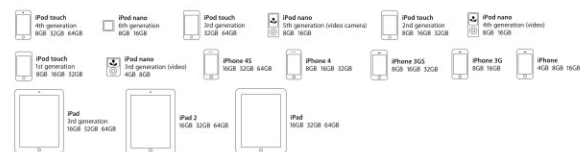

042712

Specifications subject to change without notice

JiPS-290i UPC	PACKAGING:		MASTER CARTON:			CONTAINER QTY:	
	Giftbox Dim.	Weight (Lbs)	Qty.	Dim.	Weight (Lbs)	20'	40'
0-77283-97291-1	6.88"(H) x 14.37"(W) x 9.5"(D)	6.7	2	7.9"(H) x 14.88"(W) x 19.6"(D)	15	1,472	3,056