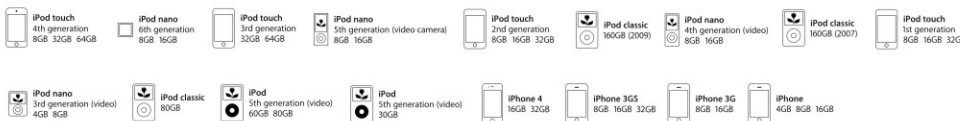

011911

Specifications subject to change without notice

JiSS-250i UPC	PACKAGING:			MASTER CARTON:		CONTAINER QTY:	
	Giftbox Dim.	Weight (Lbs)	Qty.	Dim.	Weight (Lbs)	20'	40'
0-77283-99251-3	8"(H) x 10"(W) x 2.25"(D)	1.56	4	9"(H) x 10.6"(W) x 9.7"(D)	6.75	7,360	15,360