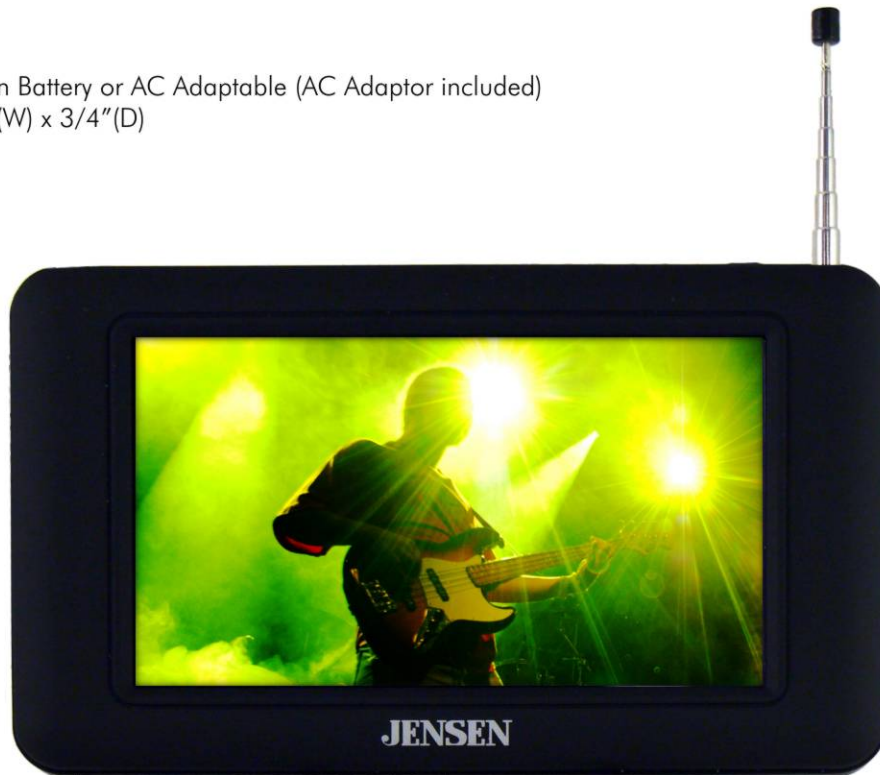

JDTV-430

4.3" TFT COLOR LCD TELEVISION WITH BUILT IN ATSC

- 4.3" TFT Color LCD Screen (480 x 272 resolution)
- Wide(16:9) / Normal (4:3) Selectable Screen Modes
- Reception Frequencies: DTV: 57MHz -803MHz (Air Channel)
- Full ATSC Digital Broadcast Receiver*
- Digital Up/Down Tuning
- Digital Volume Control
- Auto Channel Programming
- Closed Captioning
- Rubberized Cabinet
- Telescopic Antenna
- External Magnetic Base Antenna Included
- Power Indicator
- Headphone Jack
- Built-in Speaker
- Stereo Earbuds
- Carrying Pouch
- Power: Built-in Lithium Ion Battery or AC Adaptable (AC Adaptor included)
- Size: 3-1/4"(H) x 5-1/8"(W) x 3/4"(D)

MAGNETIC BASE
ANTENNA
INCLUDED

* As of June 12 2009, full-power television stations nationwide have been broadcasting exclusively in a digital format over the public airwaves. This model will receive and display these digital broadcasts.