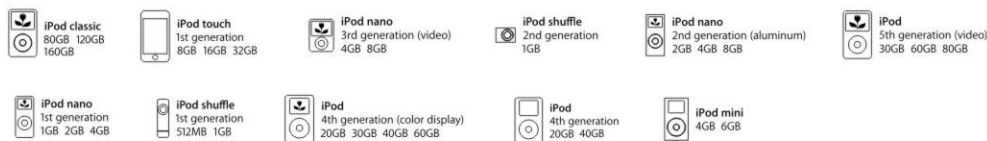

## JiSS-330

it screams superiority.  
banshee™

### DOCKING SPEAKER STATION FOR iPod

- Revolutionary Surround Sound with Unmatched Volume & Precision
- Play and Charge Your iPod touch, iPod nano, iPod classic, iPod (5th generation), iPod (4th generation) and iPod mini (iPod not included)
- Auxiliary Input Jack with Cord Included for Connecting Your iPod shuffle, MP3 or other Digital Audio Players
- Digital Volume Control
- Subwoofer Output
- Compatible as Computer Speakers
- Remote Control
- Air Flow Bass Port
- Output: Total 10W
- Frequency Response: 100 - 16000Hz
- Power: AC Adaptable (AC Adaptor included)  
Remote Control: 2 x 'AAA' (UM-4) (Included)
- Size: 4-1/4"(H) x 8"(W) x 4"(D)

- iPod not included

iPod is a trademark of Apple Inc., Registered in the U.S. and other countries

Specifications subject to change without notice

JiSS-330 UPC	PACKAGING:			MASTER CARTON:		CONTAINER QTY:	
	Giftbox Dim.	Weight (Lbs)	Qty.	Dim.	Weight (Lbs)	20'	40'
0-77283-90331-1	7.00"(H) x 12.88"(W) x 6.75"(D)	4.20	4	15.43"(H) x 14.17"(W) x 13.78"(D)	18.20	2,268	4,696