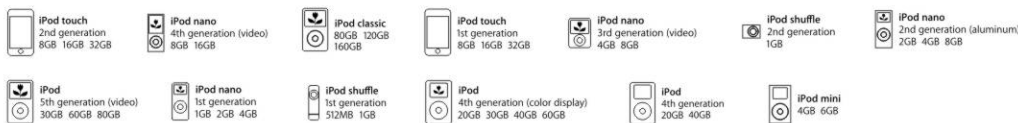

JiSS-35

DOCKING STATION WITH SPEAKERS FOR iPod

- Play and Charge Your iPod touch, iPod nano, iPod classic, iPod (5th generation), iPod (4th generation) and iPod mini (iPod not included)
- Auxiliary Input Jack for Connecting Your iPod shuffle (1st and 2nd generation), MP3 or other Digital Audio Players
- Stackable Speakers
- Volume Control
- Output: 2 x 1.5W RMS
- Power: AC Adaptable (AC Adaptor included) or 4 x "AAA" Batteries (not included)
- Size: Main Unit: 1-3/4"(H) x 3-7/8"(W) x 4"(D)
Speakers: 3-7/16"(H) x 3-7/8"(W) x 4"(D)

Stackable
Speakers

- iPod not included

iPod is a trademark of Apple Inc., Registered in the U.S. and other countries

Specifications subject to change without notice

JiSS-35 UPC	PACKAGING:			MASTER CARTON:		CONTAINER QTY:	
	Giftbox Dim.	Weight (Lbs)	Qty.	Dim.	Weight (Lbs)	20'	40'
0-77283-90351-9	12.75"(H) x 4.75"(W) x 4.13"(D)	2.13	6	12.40"(H) x 12.80"(W) x 9.84"(D)	13.86	6,096	13,128